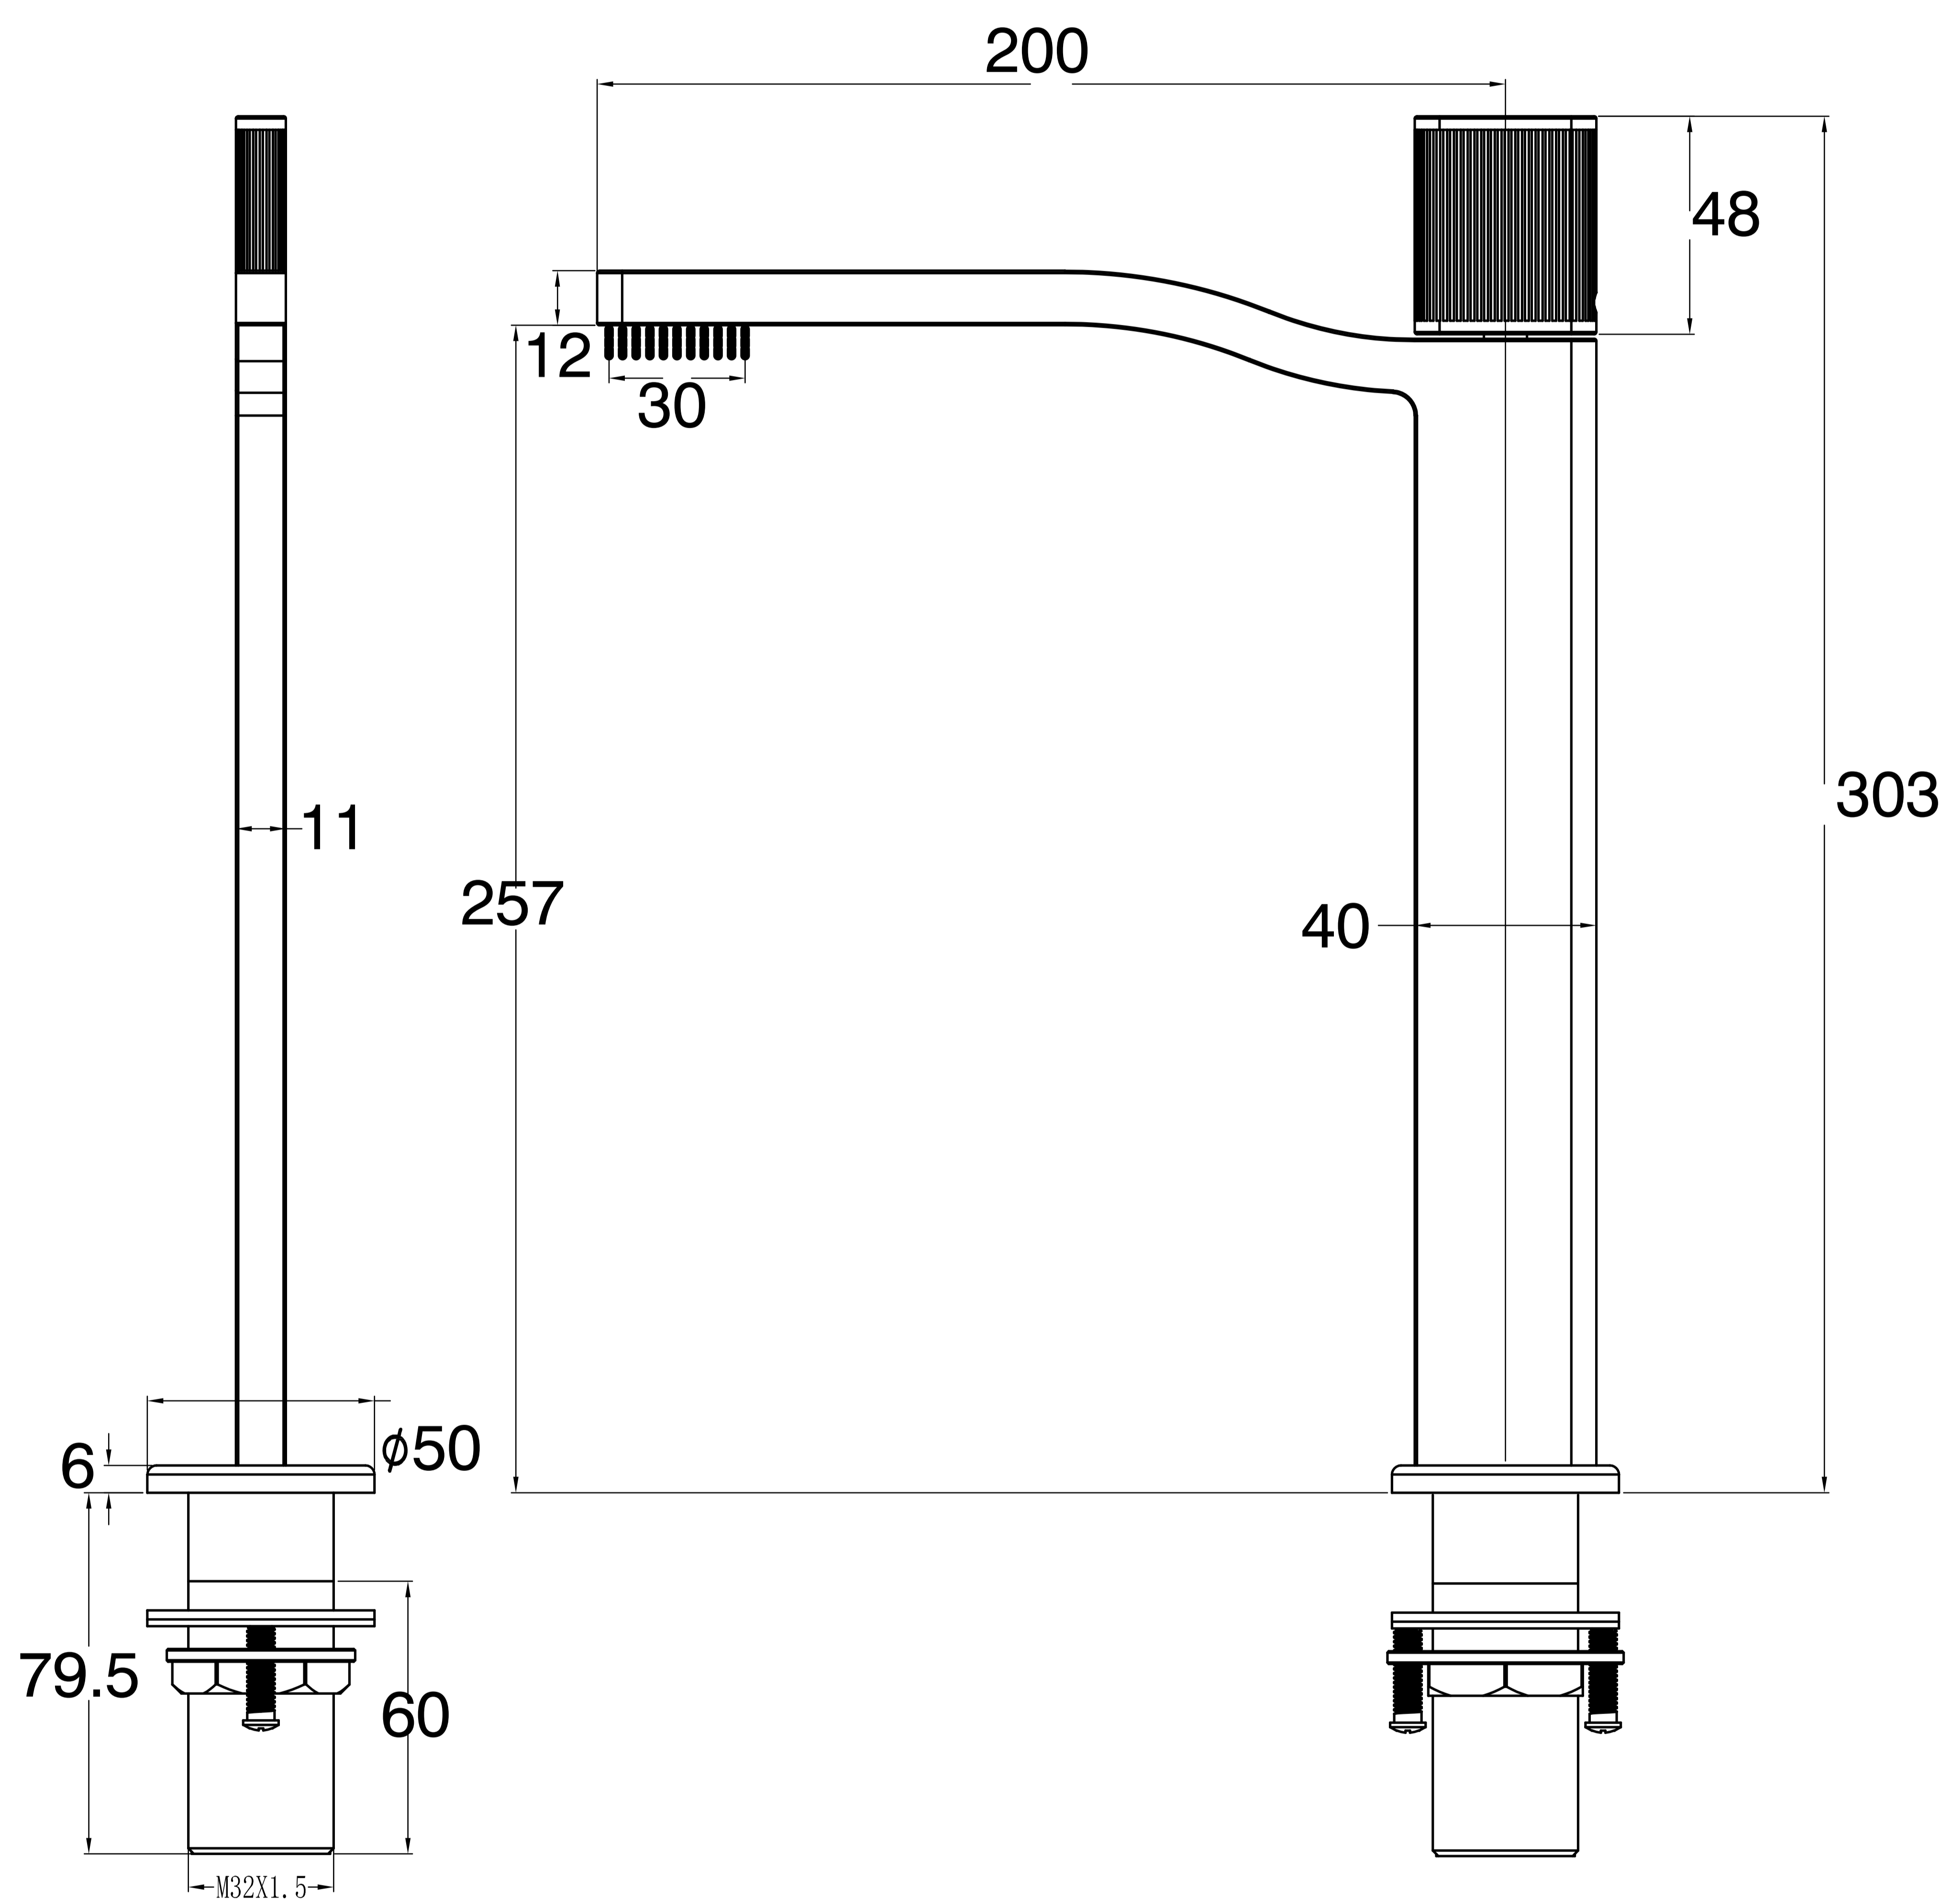

# Tall Body Basin Mixer

Product Code : **2582**

## Technical Drawing

All dimension are in **mm**